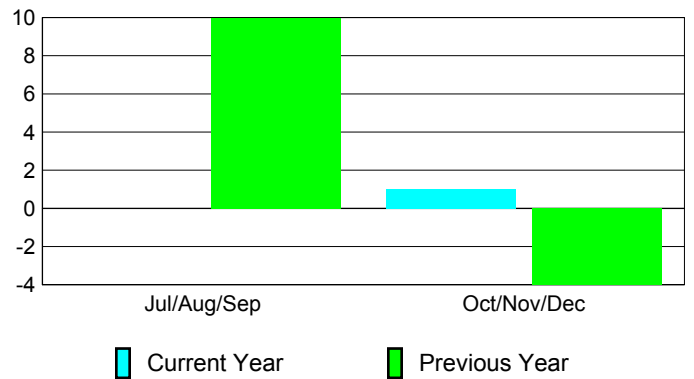

Comparison of Membership Gain/Loss

Current Year Compared to the Previous Year