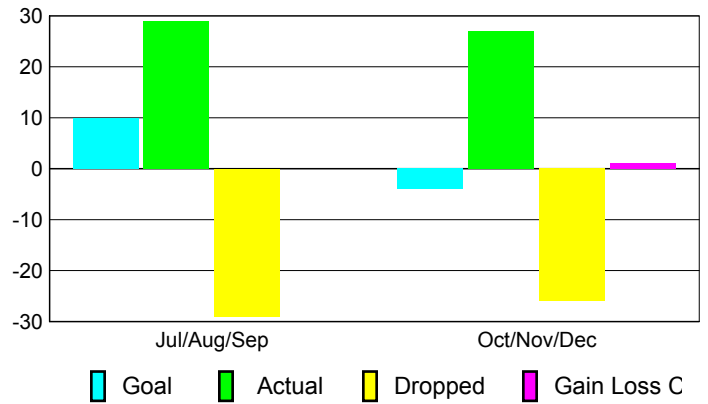

Membership Results 2010-2011

Goal, New, Dropped, Gain/Loss